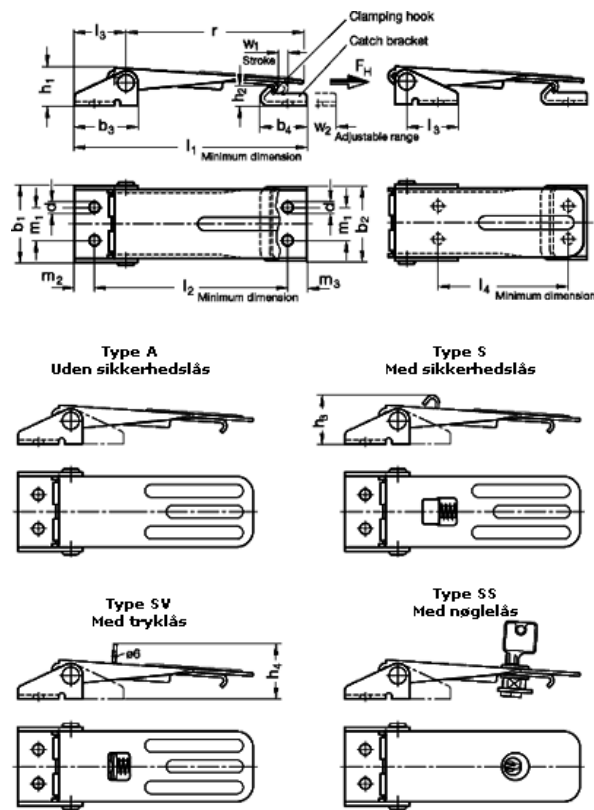

Article number: 201100062

Description: E+G Klee Hook clamp
GN 821-400-A-ST-2

Measures

$b_1 = 46,5$	$h_4 = 32,5$	N	= 4000
$b_2 = 45$	$l_1 = 144$	r	= 107,5
$b_3 = 38$	$l_2 = 120,5$	w1	= 6,5
$b_4 = 27$	$l_3 = 32$	w2 adjustable range	= 18
$d = 6,3$	$l_4 = 83,5$		
$h_1 = 22$	$m_1 = 20$		
$h_2 = 12$	$m_2 = 12$		
$h_3 = 28,5$	$m_3 = 11,5$		